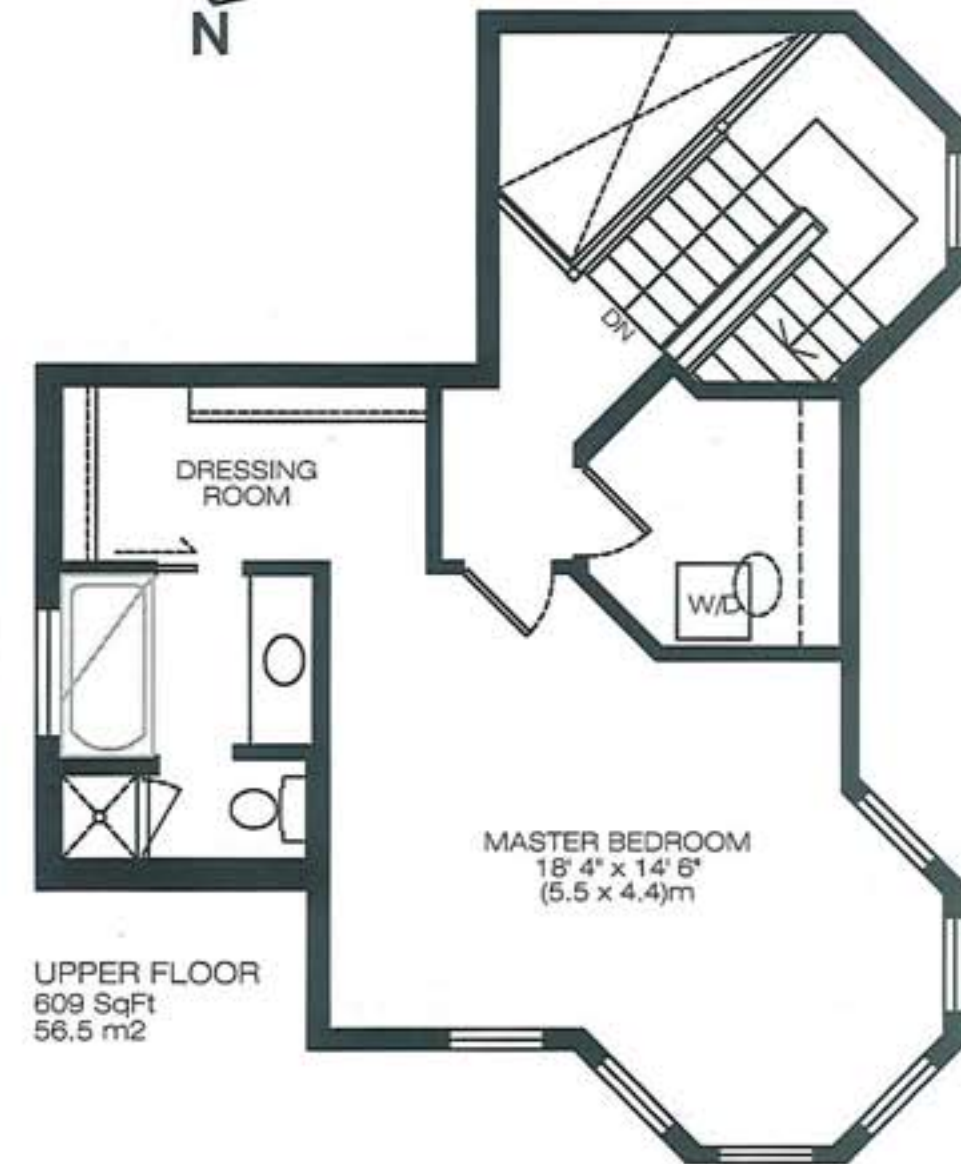

PREPARED FOR  
CHRISTINA HAGERTY  
(RE/MAX PROFESSIONALS)

TOTAL FLOOR AREA  
(M/F + U/F)  
1776 SqFt  
164.9 m<sup>2</sup>

MR. MEASURE FLOOR PLANS LTD. JCM141  
803-2231 03/13/08  
DIMENSIONS ARE ASSUMED TO BE ACCURATE TO THE  
NEAREST TENTH OF A FOOT.  
ALTHOUGH BELIEVED TO BE ACCURATE, MR. MEASURE  
IS NOT WARRANTED TO BE SO, AND SHOULD NOT BE  
USED FOR LEGAL PURPOSES. -PLANS NOT TO SCALE-